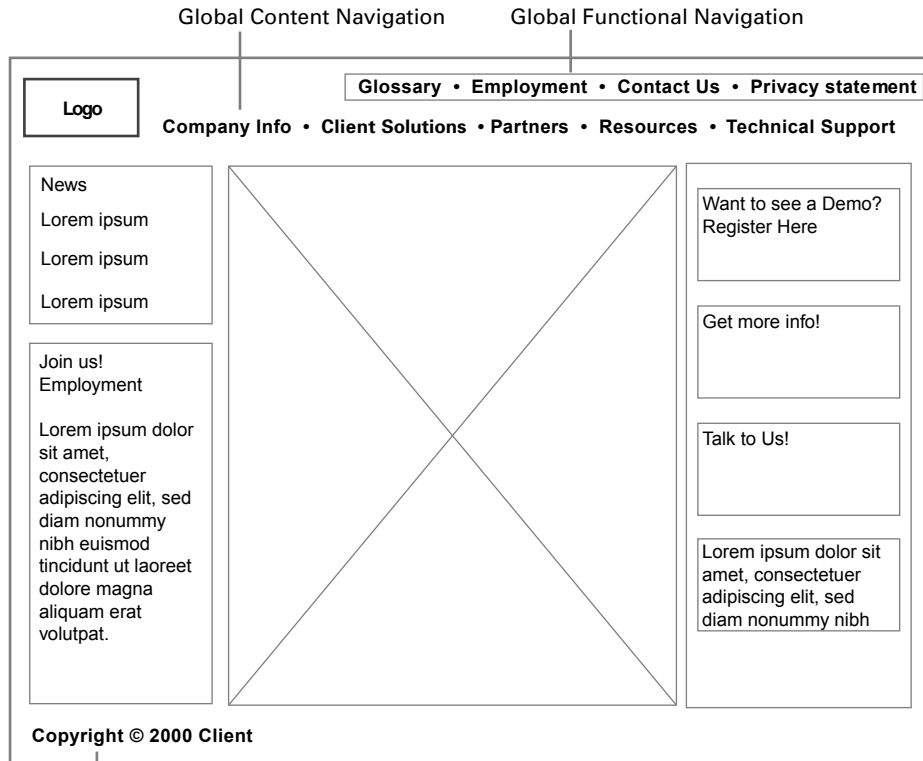

client logo

proposed site structure date

Home Page : mock-up

General Site Navigation

- **Home**  
**Content:**  
Intro Text  
**Call outs and home page links:**
  - ▶ 1.2... Top News Announcements
  - ▶ 7.0 Employment
  - ▶ 2.2... Demo call to action
  - ▶ x.x Request info?
  - ▶ 8.0 Contact us
- Global Content Navigation:**
  - ▶ 1.0 Company Info
  - ▶ 2.0 client Solutions
  - ▶ 3.0 Partners
  - ▶ 4.0 Resources
  - ▶ 2.2.2 Technical Support
- Global Functional Navigation:**
  - ▶ 5.0 Copyright/Privacy
  - ▶ 6.0 Glossary
  - ▶ 7.0 Employment
  - ▶ 8.0 Contact Us