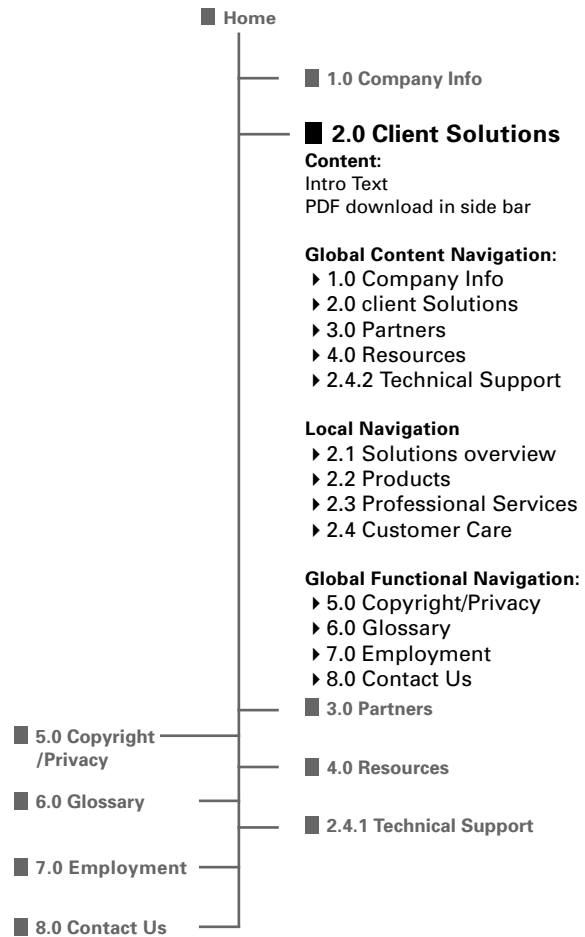

## 2.0 Client Solutions

Once a user enters one of the main content areas, the local navigation subject headings will become available.

Local secondary navigation for client Solutions:

- 2.1 Solutions overview
- 2.2 Products
- 2.3 Professional Services
- 2.4 Customer Care

### Tertiary links For client Solutions

- 2.2.1 Business Benefits
- 2.2.2 Technical Benefits
- 2.2.3 Technology
- 2.2.4 Architecture
- 2.2.5 FAQs

- 2.3.1 - 2.3.10 Ten step process

### 2.4.1 is a page and the link is handled in the global nav.

- 2.4.2 Training
- 2.4.3 Documentation
- 2.4.4 Software Updates
- 2.4.5 Services
- 2.4.6 Integration

## 2.0 Product Navigation Flow